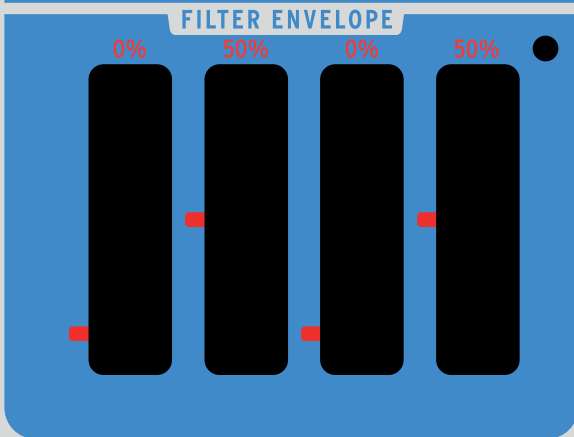

OSCILLATOR

FILTER

HUGE BRUTE

OSCILLATOR MIXER

FILTER ENVELOPE

AMPLIFICATION ENVELOPE

CONTROLS

VIBRATO