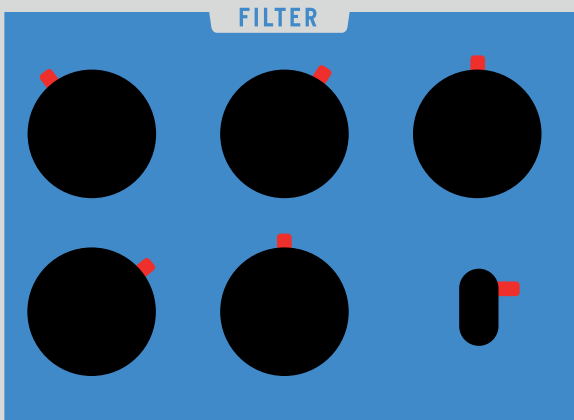

OSCILLATOR

FILTER

HUGE BRUTE

OSCILLATOR MIXER

FILTER ENVELOPE

AMPLIFICATION ENVELOPE

CONTROLS

VIBRATO

LFO

ARPEGGIATOR