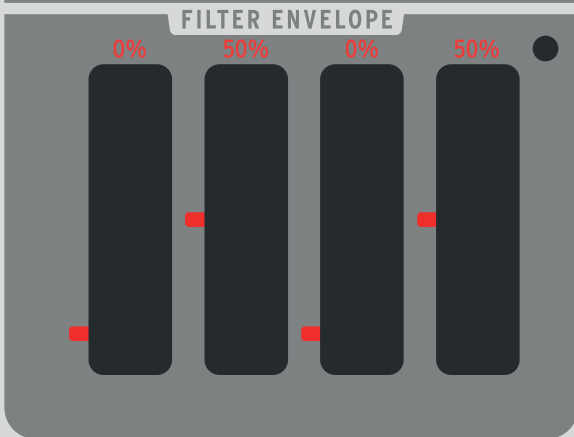

OSCILLATOR

FILTER

BRUT BASS

OSCILLATOR MIXER

FILTER ENVELOPE

AMPLIFICATION ENVELOPE

CONTROLS

VIBRATO