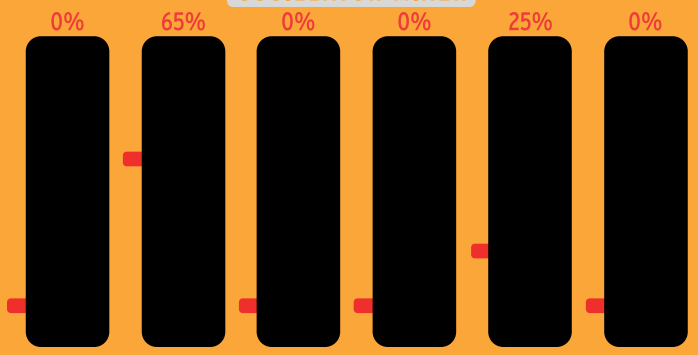

OSCILLATOR

FILTER

200E BANJO ARP

OSCILLATOR MIXER

FILTER ENVELOPE

AMPLIFICATION ENVELOPE

CONTROLS

VIBRATO

LFO

ARPEGGIATOR